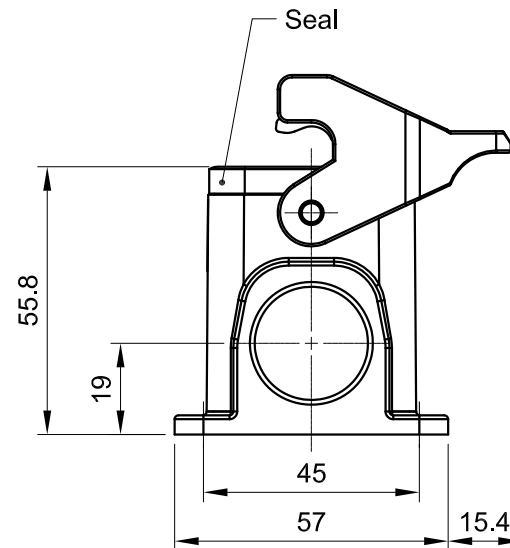

B

B

C

C

D

D

 All Dimensions in mm Original Size DIN A4	Date 2019-10-14	Drawing No. TC3319912	Rev. A00	Scale 1:1.5
	 InKonn (Suzhou) Electric Technology Co.,Ltd.	Part No. 10 11 816 0616	Created by Shuxu Huang	Checked by Yiyi Luo
Type Name HB16-SM-SL-2PG21				