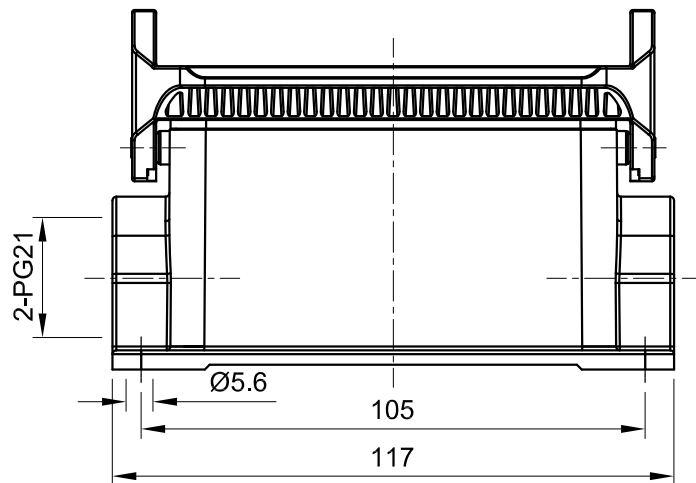

B

B

C

C

D

D

 All Dimensions in mm Original Size DIN A4	Date 2019-10-14	Drawing No. TC3319912	Rev. A00	Scale 1:1.5
	 InKonn (Suzhou) Electric Technology Co.,Ltd.	Part No. 10 11 816 0616	Created by Shuxu Huang	Checked by Yiyi Luo
Type Name HB16-SM-SL-2PG21				